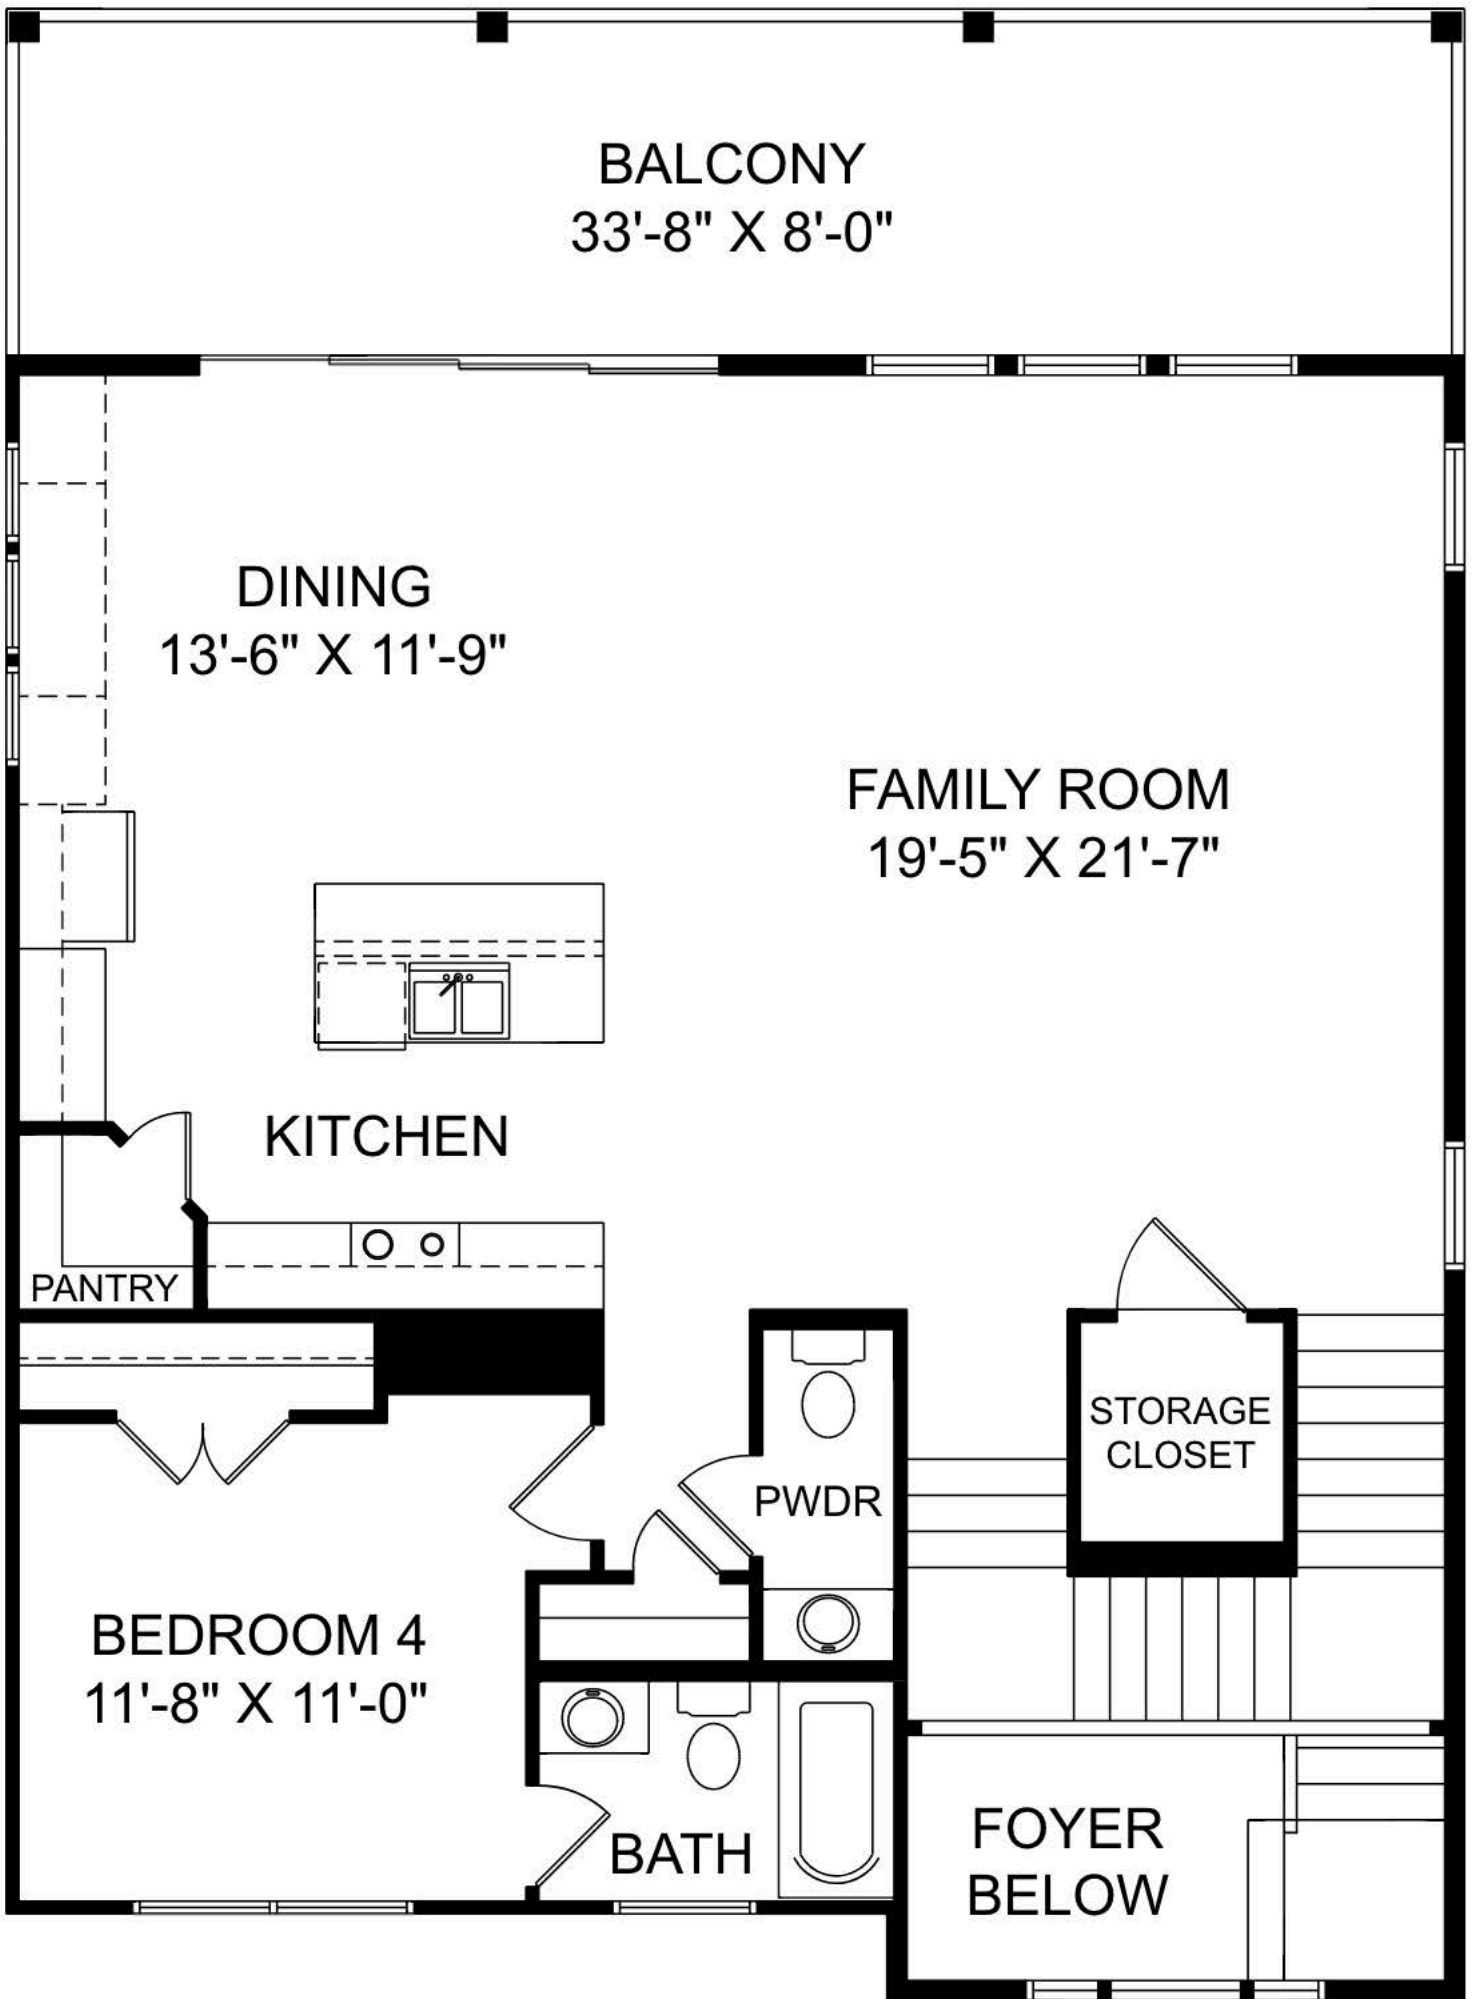

BALCONY
22'-11" X 8'-0"

MASTER SUITE
13'-6" X 17'-10"

BEDROOM 3
12'-5" X 13'-5"

W.I.C.

LAUNDRY

BATH

MASTER
BATH

STORAGE
CLOSET

DN

BEDROOM 2
13'-0" X 11'-6"

W.I.C.

W.I.C.

BALCONY
33'-8" X 8'-0"

DINING
13'-6" X 11'-9"

FAMILY ROOM
19'-5" X 21'-7"

KITCHEN

PANTRY

STORAGE CLOSET

PWDR

BEDROOM 4
11'-8" X 11'-0"

BATH

FOYER
BELOW

UNFINISHED
STORAGE
32'-9" X 12'-7"

GARAGE
20'-0" X 19'-10"

STORAGE
CLOSET

STOR.

FOYER

UP

PORCH